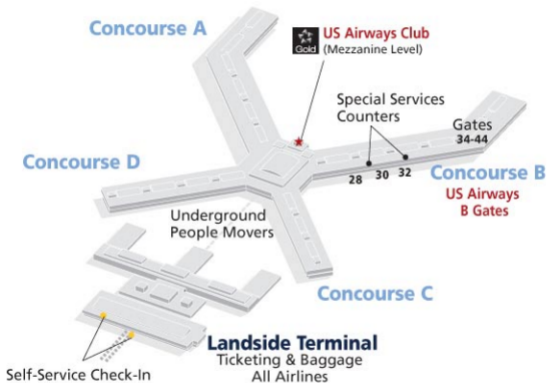

Pittsburgh International Airport

STAR ALLIANCE 

AIR CANADA 

 UNITED

 US AIRWAYS

FLIGHT CONNECTIONS: For US Airways codeshare flights operated by United, gates are located on Concourse C, within walking distance.