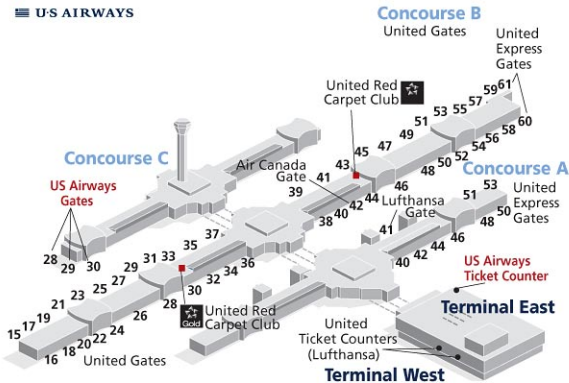

# Denver International Airport

**FLIGHT CONNECTIONS:** For US Airways codeshare flights operated by United, gates are located on Concourses A & B. Passenger trains operate continuously. Stations are located in the center core of each concourse.