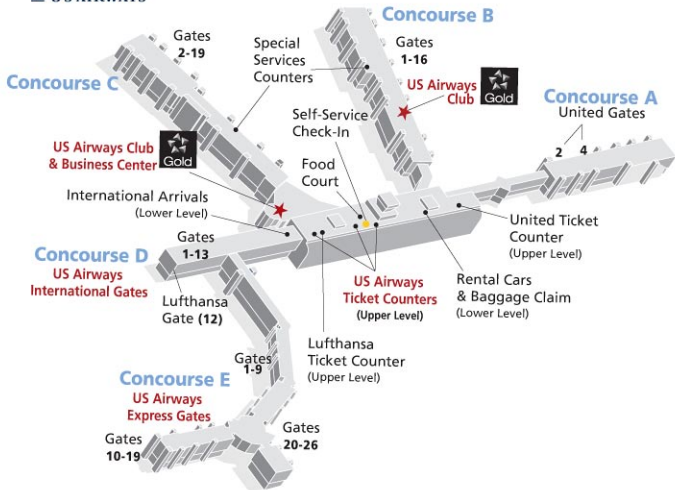

Charlotte Douglas International Airport

FLIGHT CONNECTIONS: For US Airways codeshare flights operated by United, gates are located on Concourse A, within walking distance.